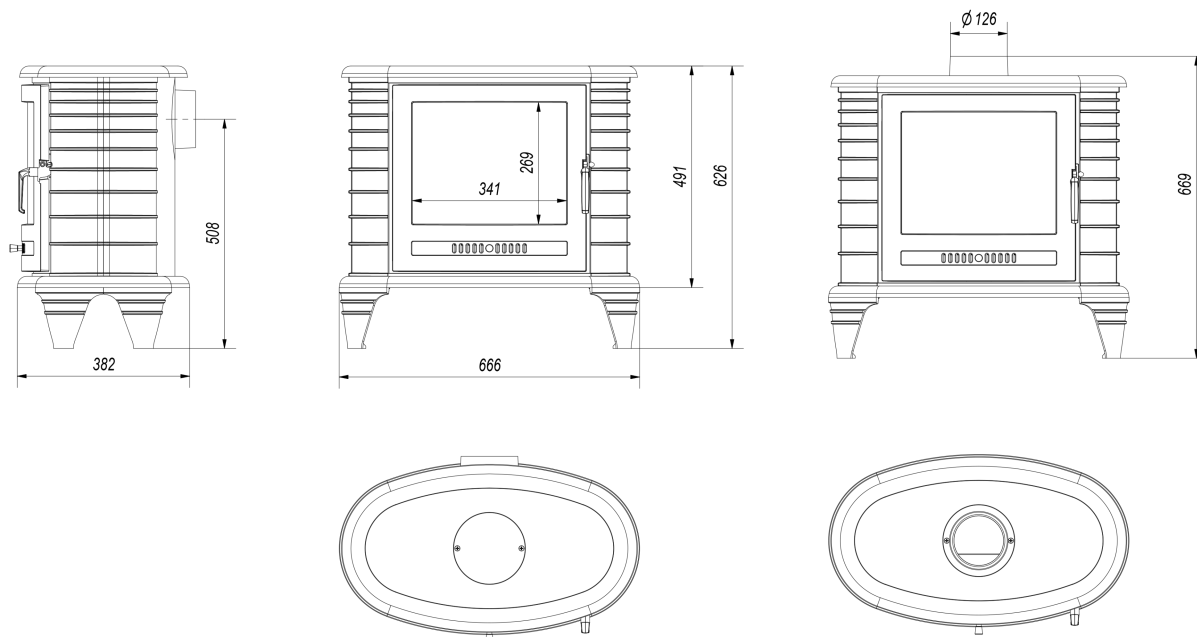

Technical Specifications

Rated output (kW)	9,0
Range of heating power (kW)	5.0 - 11.0
Efficiency (%)	75,0
Exhaust outlet diameter (mm)	130
Complies with Ecodesign criteria	No
Designed for heat recovery unit	No
Fuel type	recommended seasoned hardwood with moisture $\leq 20\%$
Weight (kg)	126,0
CO emission (at 13% O ₂) \leq given in %	0,19
Flue gas temperature (°C)	385,0
Max log length (cm)	35
Compliance with BImSchV 2 standard	No
The energy efficiency index EEI	98,88
Glazing type	quadrant
Opening of the doors	to the left
Material	cast iron
Width (cm)	66,60
Height (cm)	62,60

CONVENIENT TO USE

The cold handle system allows to disassembly it when the stove is in use.

Ash drawer / ashtray, where the remains of burnt wood are gathered and grate for easy ash removal.

Reduced soot deposition through a system of pure glass (air curtain).

5 year warranty.

Technical drawing

Additional options

	<p>Steel pipe 130/1m Exhaust pipe designed for connecting wood-fired fireplace inserts an the existing flue pipes.</p>	84,00 zł
	<p>Steel pipe 130/0.5m Exhaust pipe designed for connecting wood-fired fireplace inserts an the existing flue pipes.</p>	58,00 zł
	<p>Movable elbow 130/90 Adjustable elbow up to 90°, 3-segment, diameter: 130 mm.</p>	88,00 zł
	<p>Damper Ø 130 black The damper is designed to regulate the smoke draft.</p>	88,00 zł
	<p>Steel rosette Ø 130 Rosette Ø 130, made of black sheet - a masking element.</p>	16,00 zł