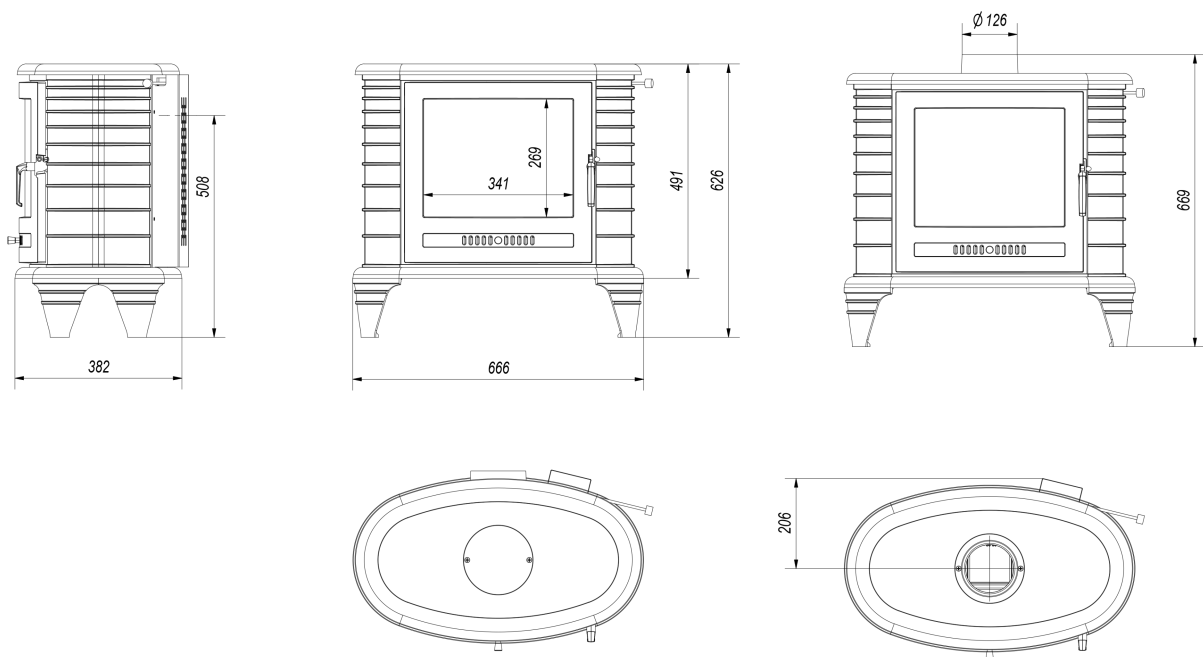

Width (cm)	66,60
Height (cm)	62,60
Depth (cm)	38,20
External air inlet	No
The liner of the combustion chamber	No
Ashpan	Yes
Decorative printed glass	No
ASDP - automatic control of the air supply	Yes
Turbine TURBOFAN	No
Water panel	No

Reduced soot deposition through a system of pure glass (air curtain).

5 year warranty.

Technical drawing

Additional options

	<p>Steel pipe 130/1m Exhaust pipe designed for connecting wood-fired fireplace inserts an the existing flue pipes.</p>	84,00 zł
	<p>Steel pipe 130/0.5m Exhaust pipe designed for connecting wood-fired fireplace inserts an the existing flue pipes.</p>	58,00 zł
	<p>Movable elbow 130/90 Adjustable elbow up to 90°, 3-segment, diameter: 130 mm.</p>	88,00 zł
	<p>Damper Ø 130 black The damper is designed to regulate the smoke draft.</p>	88,00 zł
	<p>Steel rosette Ø 130 Rosette Ø 130, made of black sheet - a masking element.</p>	16,00 zł