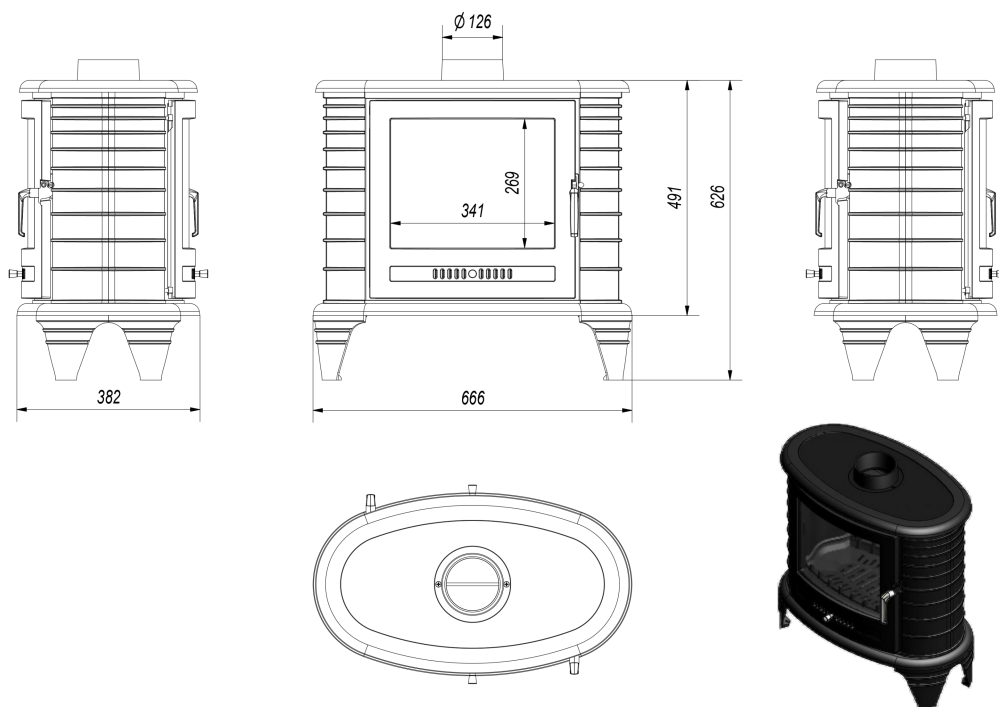

Technical Specifications

Rated output (kW)	9,0
Range of heating power (kW)	5.0 - 11.0
Efficiency (%)	75,0
Exhaust outlet diameter (mm)	130
Complies with Ecodesign criteria	No
Designed for heat recovery unit	No
Fuel type	recommended seasoned hardwood with moisture $\leq 20\%$
Weight (kg)	124,0
CO emission (at 13% O ₂) \leq given in %	0,19
Flue gas temperature (°C)	385,0
Max log length (cm)	35
Compliance with BImSchV 2 standard	No
The energy efficiency index EEI	98,88
Glazing type	tunnel type
Opening of the doors	to the left
Material	cast iron
Width (cm)	66,60
Height (cm)	62,60

5 year warranty.

Technical drawing

Additional options

	<p>Steel pipe 130/1m Exhaust pipe designed for connecting wood-fired fireplace inserts an the existing flue pipes.</p>	84,00 zł
	<p>Steel pipe 130/0.5m Exhaust pipe designed for connecting wood-fired fireplace inserts an the existing flue pipes.</p>	58,00 zł
	<p>Movable elbow 130/90 Adjustable elbow up to 90°, 3-segment, diameter: 130 mm.</p>	88,00 zł
	<p>Damper Ø 130 black The damper is designed to regulate the smoke draft.</p>	88,00 zł
	<p>Steel rosette Ø 130 Rosette Ø 130, made of black sheet - a masking element.</p>	16,00 zł