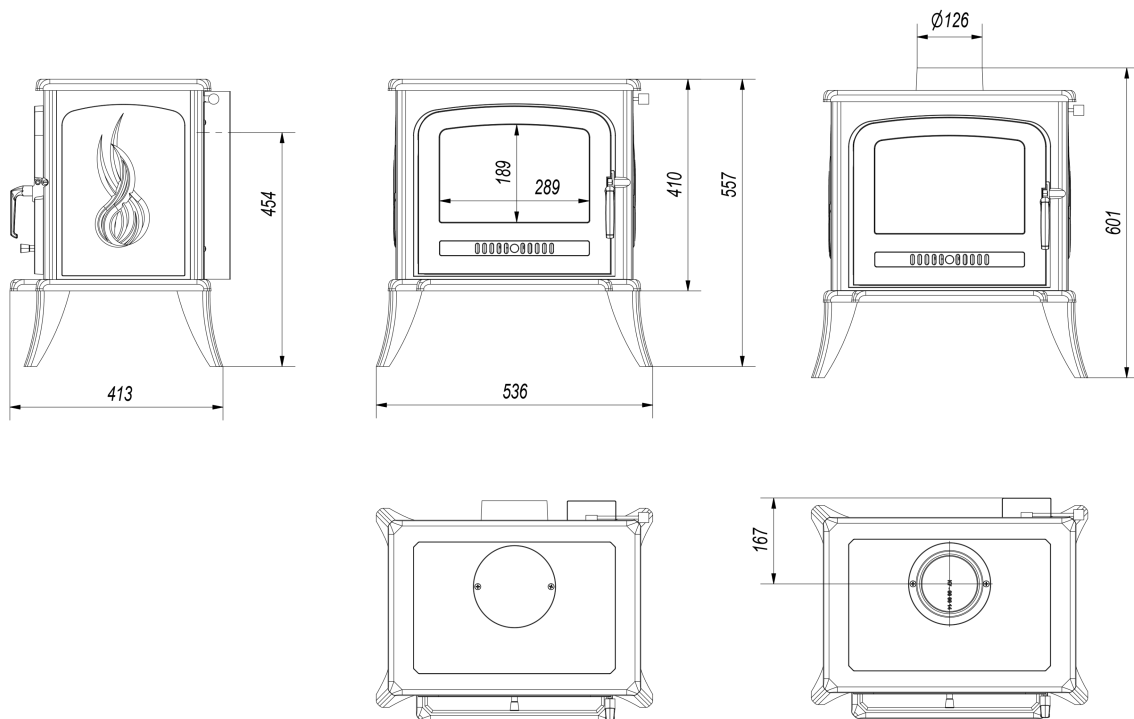

Additional options

Decorative openwork "M" for stoves

50,00 zł

Decorative openwork "M" for freestanding stoves K7.

Decorative openwork "VV" for stoves

50,00 zł

Decorative openwork "VV" for freestanding stoves K7.

Steel pipe 130/1m

84,00 zł

Exhaust pipe designed for connecting wood-fired fireplace inserts an the existing flue pipes.

Steel pipe 130/0.5m

58,00 zł

Exhaust pipe designed for connecting wood-fired fireplace inserts an the existing flue pipes.

Movable elbow 130/90

88,00 zł

Adjustable elbow up to 90°, 3-segment, diameter: 130 mm.