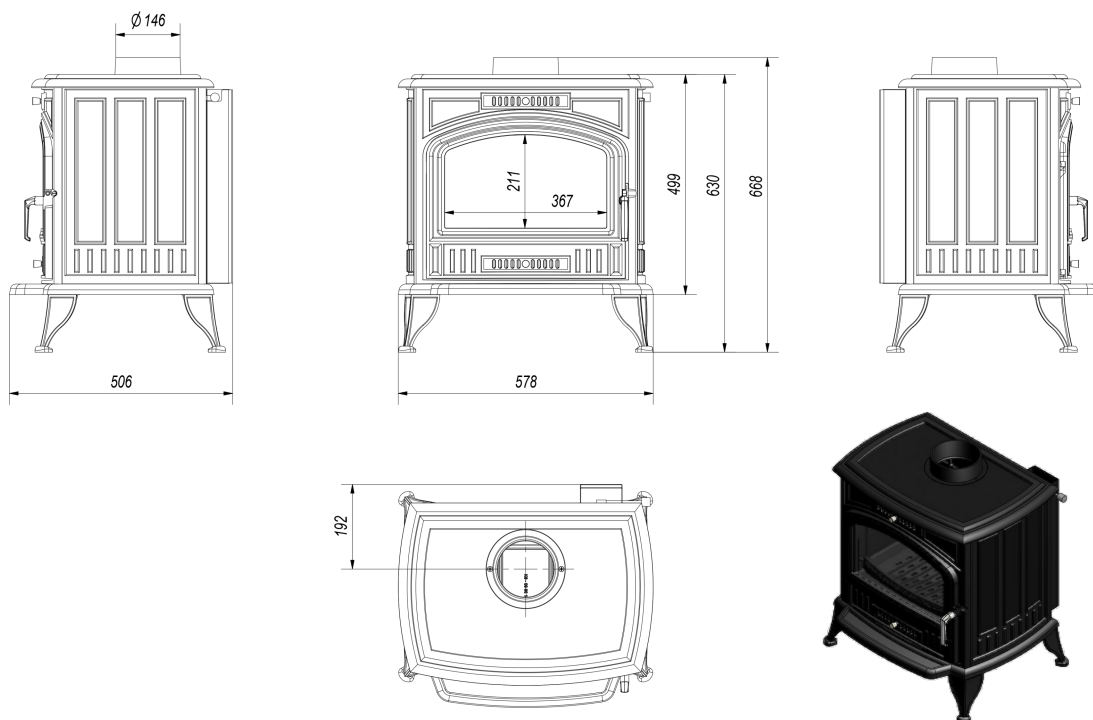

Additional options

Hot plates for stoves

Hot plates for STOVE K6, K9, K10 along with poker.

100,00 zł

Decorative openwork "M" for stoves

Decorative openwork "M" for freestanding stoves K6 and K9.

50,00 zł

Decorative openwork "VV" for stoves

Decorative openwork "VV" for freestanding stoves K6 and K9.

50,00 zł

Steel pipe 130/1m

Exhaust pipe designed for connecting wood-fired fireplace inserts an the existing flue pipes.

84,00 zł

Steel pipe 130/0.5m

Exhaust pipe designed for connecting wood-fired fireplace inserts an the existing flue pipes.

58,00 zł