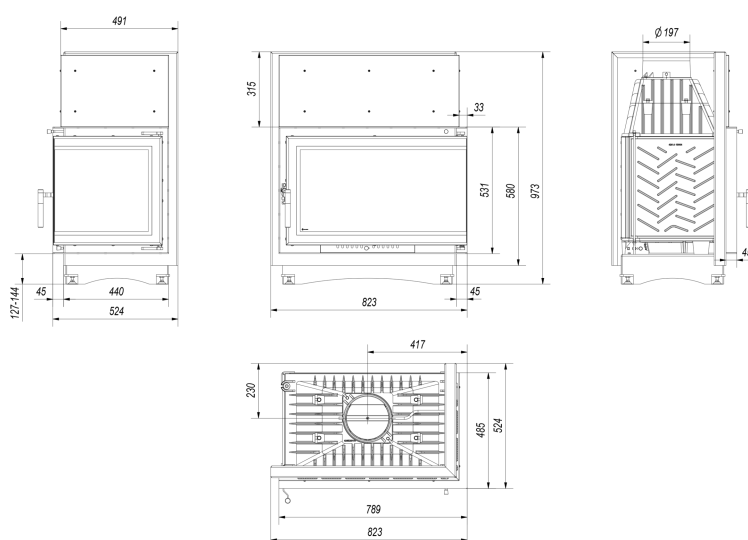

Glazing type	lateral
Opening of the doors	to the right
Material	cast iron, steel
Width (cm)	82,30
Height (cm)	97,30
Depth (cm)	49,10
External air inlet	No
The liner of the combustion chamber	No
Ashpan	Yes
Decorative printed glass	Yes

## Technical drawing

---